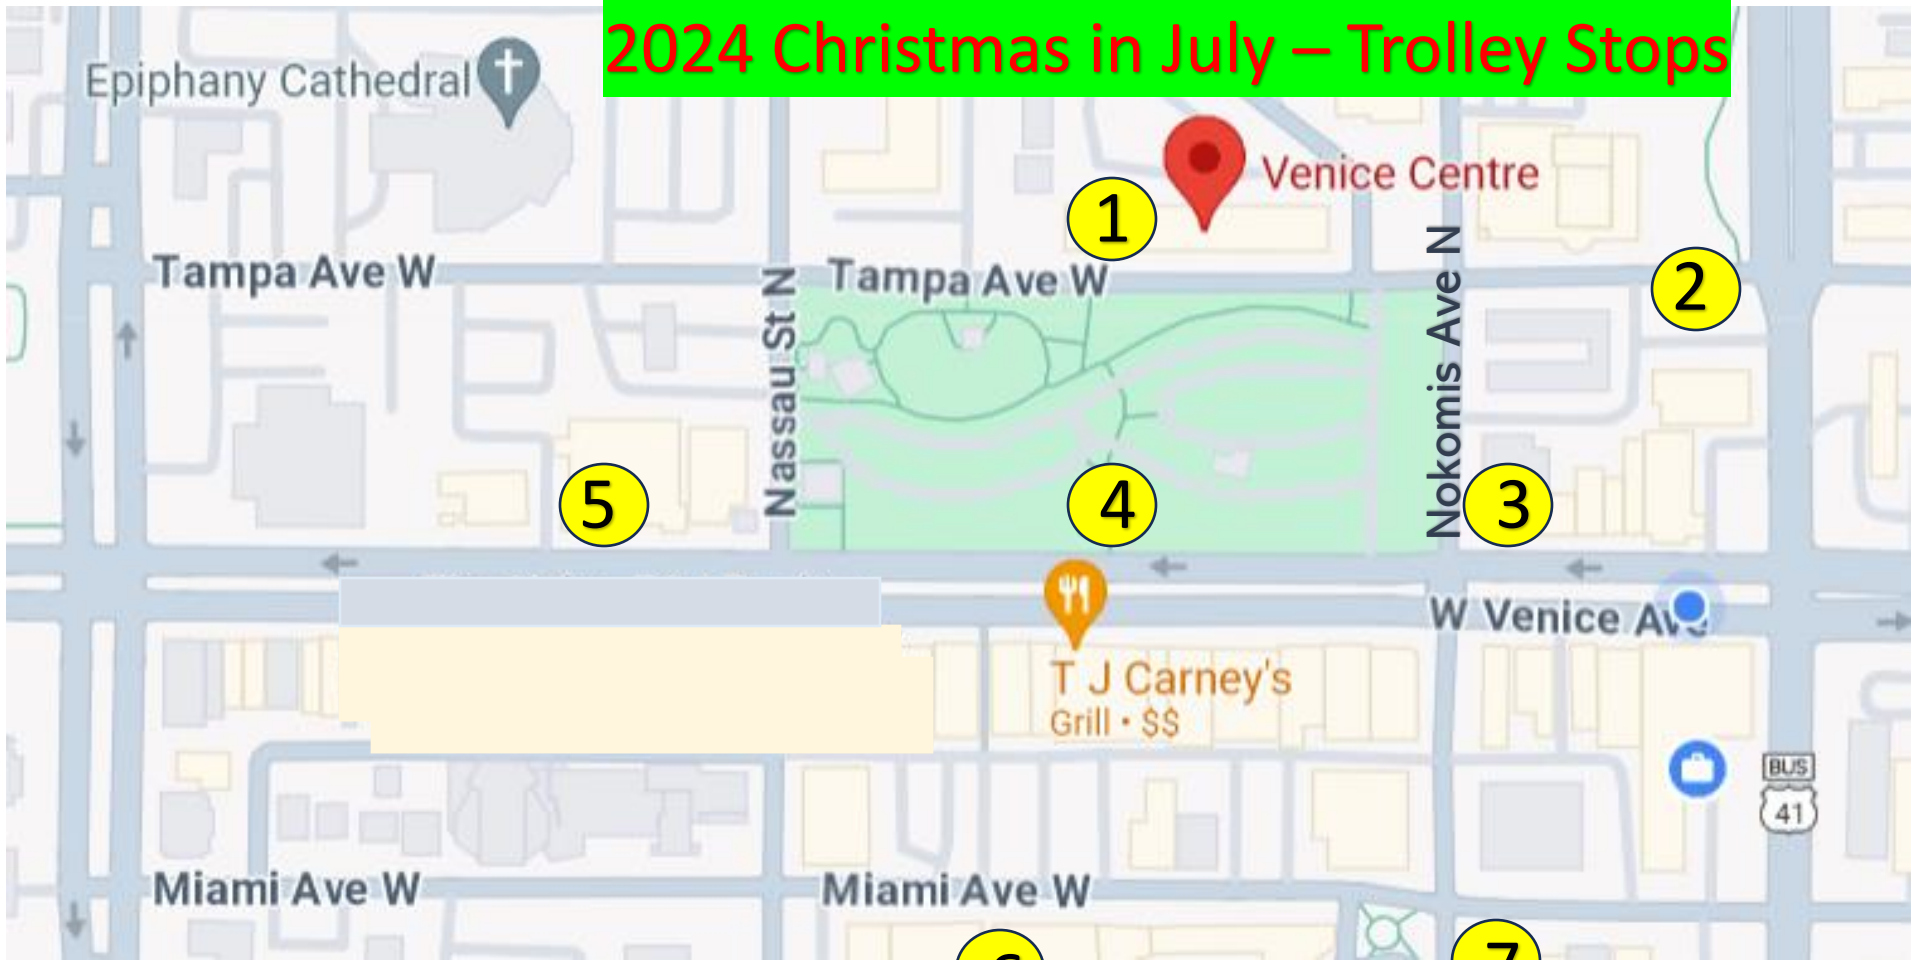

2024 Christmas in July – Trolley Stops

- #1 KMI Building; 240 Tampa Avenue W, Venice, FL 34285
- #2 Virasana Salon; 107 Tampa Avenue W, Venice
- #3 Eyes on You & southeast Corner of Centennial Park; 140 W Venice Avenue, Venice
- #4 Centennial Park Crosswalk (across Scarlet Macaw); 200 W Venice Avenue, Venice
- #5 Venice in Vogue; 310 W Venice Avenue, Venice
- #6 Burgundy Square Crosswalk and Island Way Boutique (225-227 Miami Ave. W)
- #7 Pier 22 Home Décor and Furnishings; 201 Nokomis Ave S, Venice
- #8 Joe Factor; 595 S Tamiami Trail, Venice
- #9 Venice Art Center; 390 Nokomis Ave S, Venice
- Back to KMI Building; 240 Tampa Avenue W, Venice